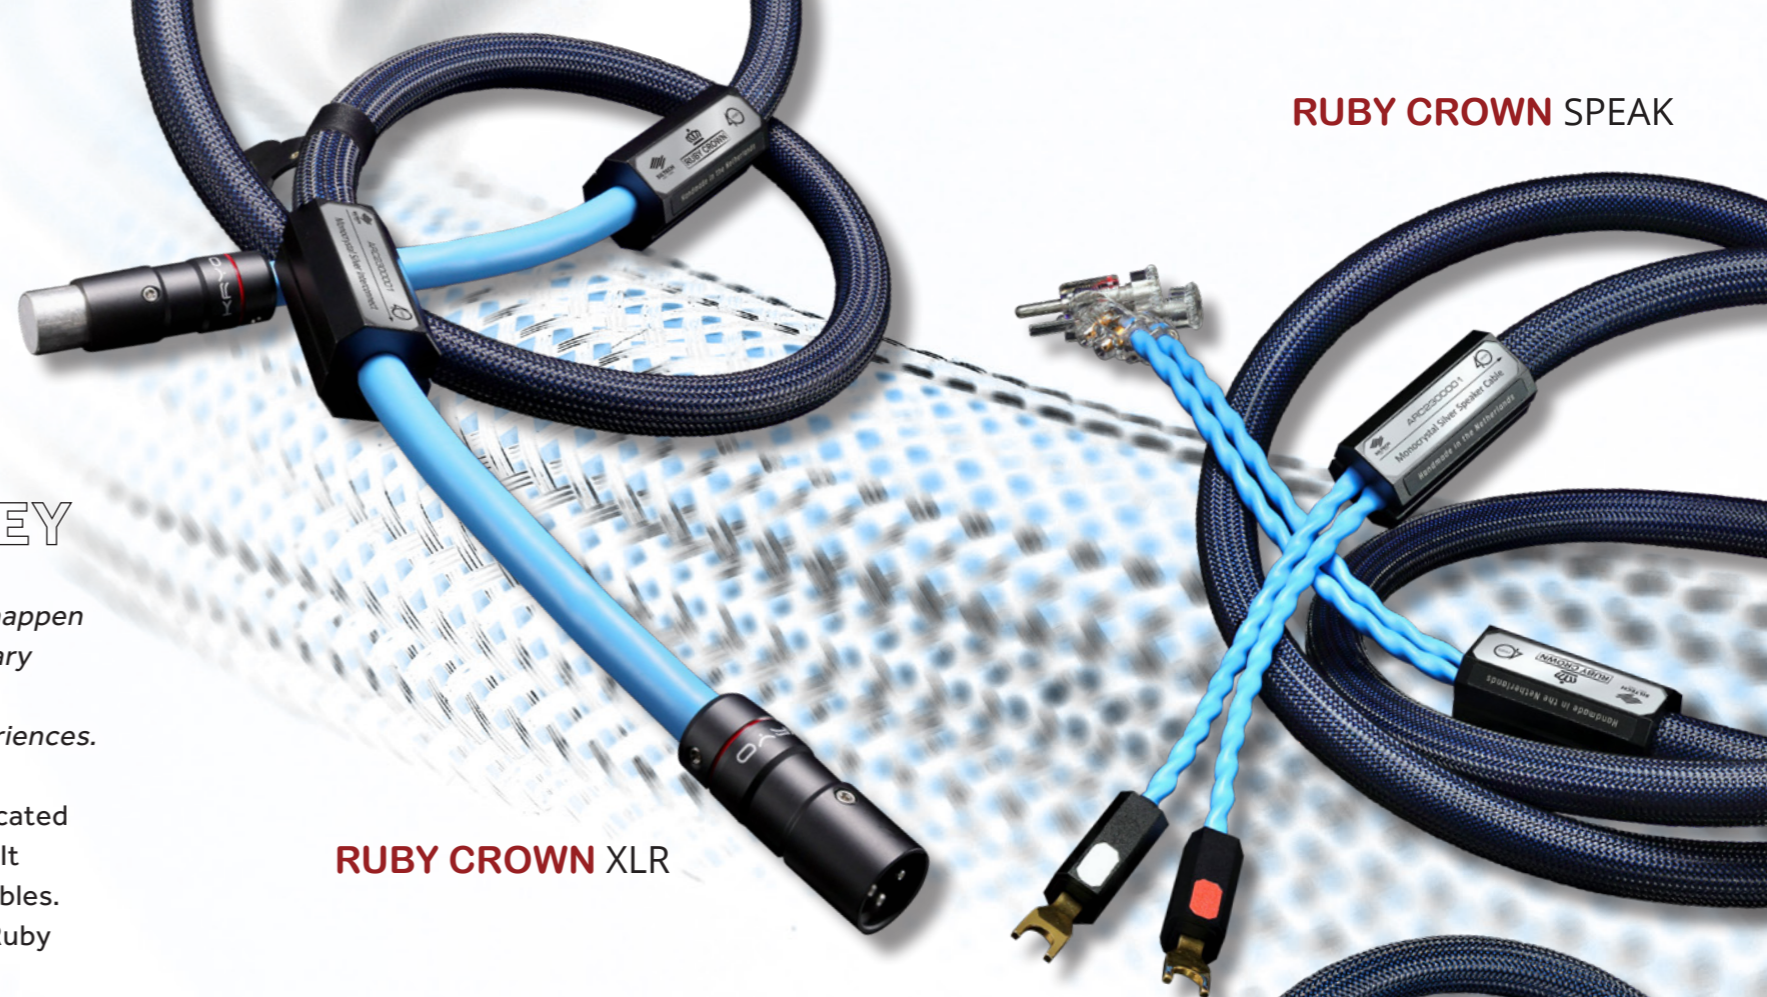

To commemorate this milestone in our rich history, we have created the new **Ruby Crown**. It's a dedicated all-analog cable range comprising *RCA and XLR interconnects, loudspeaker cables and power cords*. It marks our ruby anniversary, celebrating four decades of designing and manufacturing world-class cables. The name also echoes some of the most beloved products in our long history, like the Ruby Hill and Ruby Mountain.

So, to our valued customers who have helped make Siltech the success it is today, the new Ruby Crown is our way of saying 'thank you'. It is the least expensive route to our finest ever metallurgy, the newest S10 monocrystal silver conductors which have been specially configured in a 3- or 4-core design tailored for this application, with high-grade connectors to further improve performance.

This 40 years Anniversary model opens up the superlative Siltech technologies to a wider range of audiophiles. Ruby Crown unlocks the music in your favorite recordings, bringing out its natural power and passion in a way that wasn't previously possible at this level.

In our fortieth anniversary year, we are grateful to our loyal customers – and hope that ever more people experience Siltech for the first time. It's been an amazing journey for us – one which began in the Netherlands and now stretches all across the globe. **Around the world in forty years, with many more to come!**

RUBY CROWN SPEAK