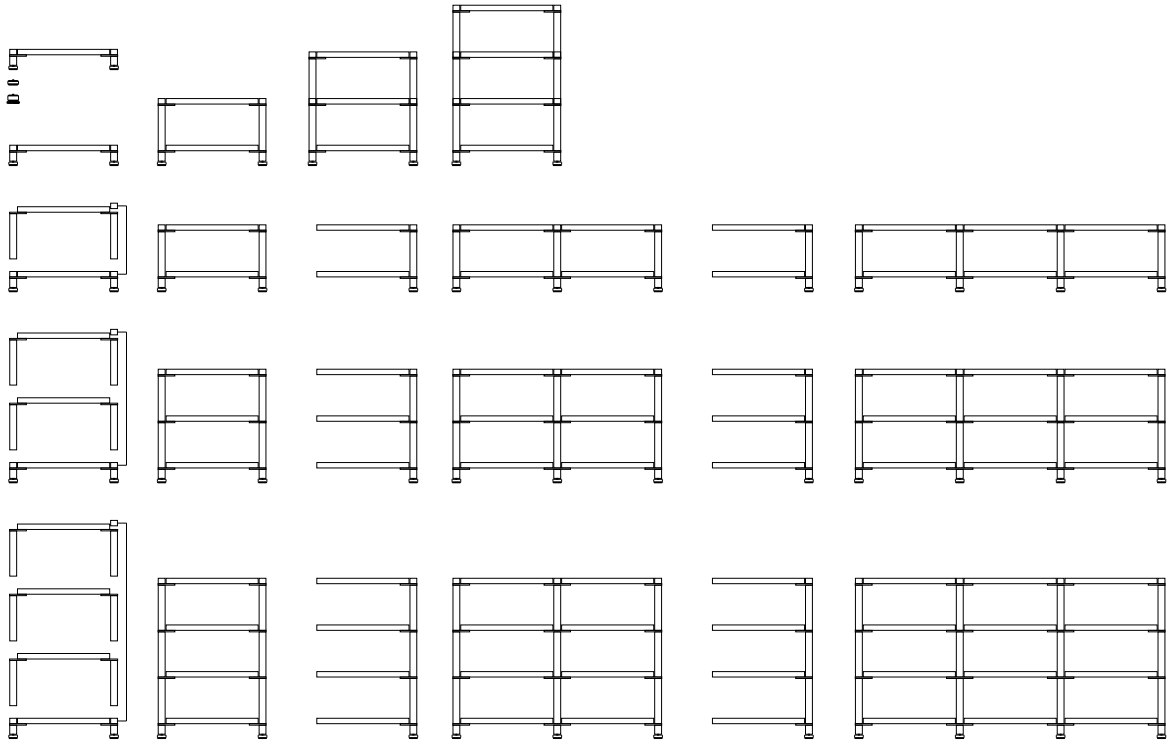

MODULAR RACK AND PLATFORM CONFIGURATOR

MODULAR PLATFORM UPGRADE

 CERAMIC DISC TABLETTE FEET

 CERAMIC DISC SLIM FEET

 CERAMIC DISC FAT FEET